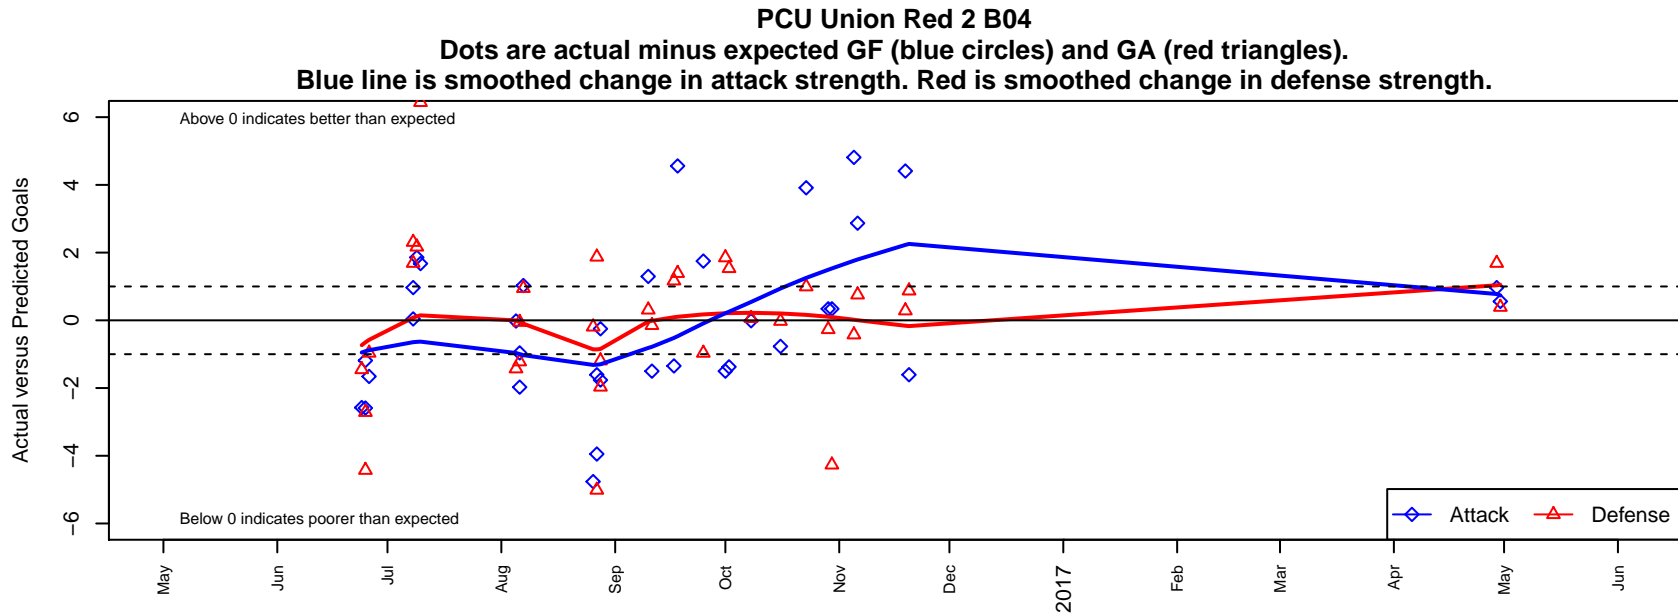

PCU Union Red 2 B04

Portland City United SC
 Portland, OR
 B04 total strength=964
 attack=2.71 defense=1.15
 fall league = PTT B04 Div 1 Green

alt names used:
 PCU 04B Red 2
 Portland City United – Union
 PCU 04 Union
 PCU 04' UNION
 PCU B04 Union
 PCU 04B Red 2

**attack and defense variance (black dot)
relative to other teams
and top 10 in region**

**attack and defense rating
relative to others at age
and all opponents in last 13 months**

Performance relative to 13 month average