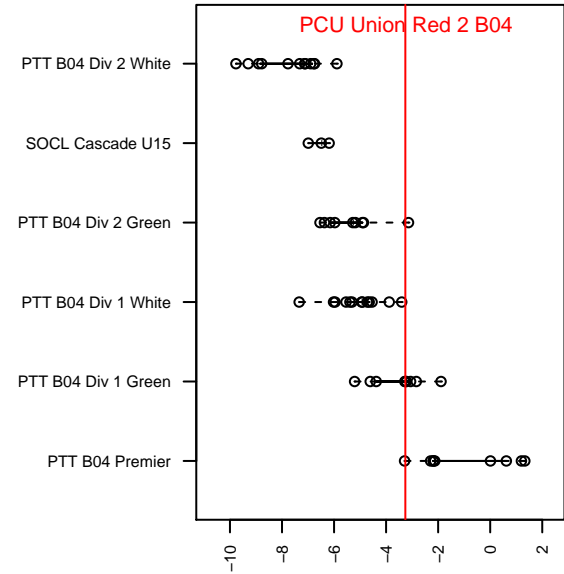

PCU Union Red 2 B04

Portland City United SC
 Portland, OR
 B04 total strength=964
 attack=2.71 defense=1.15
 fall league = PTT B04 Div 1 Green

alt names used:
 PCU 04B Red 2
 Portland City United – Union
 PCU 04 Union
 PCU 04' UNION
 PCU B04 Union
 PCU 04B Red 2

**attack and defense variance (black dot)
relative to other teams
and top 10 in region**

**attack and defense rating
relative to others at age
and all opponents in last 13 months**

Performance relative to 13 month average